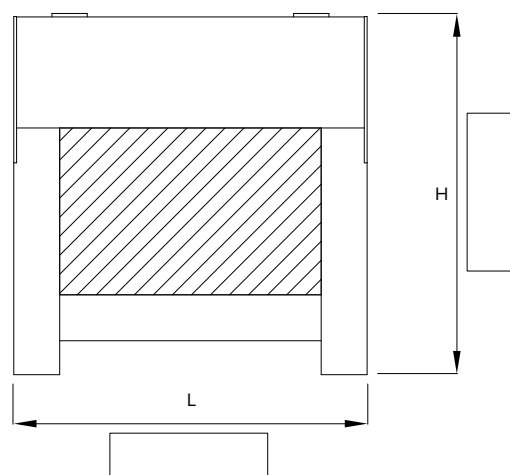

Vertical blind with big cassette, endowed with side windproof rails. Sliding cloth zipped in the side rails, of patented system, getting a quite hermetic closing. Cassette for inspection, predisposition for wall, ceiling mounting. Bolts and screws made of stainless steel. Painting by polyester powder in our factory performed following rigid qualitative standards. Possibility to create windows in transparent PVC CRISTAL or windowed. Particularly suitable for frontal and side closing of pergolas, closings for verandas or for windows. Max. width mt. 6 , max. height mt. 3. For clothes completely confectioned in transparent PVC CRISTAL, advised and guaranteed max. dimensions are: mt. 3 width and mt. 2.5 height. The wrapping of the cloth could create some alterations as shrinking, undulations and creases, which must be considered as physical features of the same.

Per attacco parete frontale, fissaggio da interno cassonetto.
For wall mounting, installation from inside cassette.

OPTIONAL
089-912
053-626

Disegno per eventuale finestratura (vista interna).
Drawing for eventual windows (internal view).

Vista interna . Internal view

Standard

L>4mt. PVC 480 g/m²

Optional

W96, Starscreen