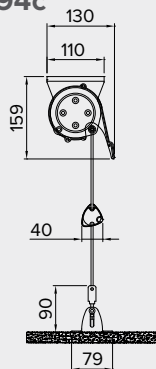

T94-T94c

Classe 2

Tenda a caduta . Vertical Blind

Tenda funzionante ad argano o motore, con cavo d'acciaio installabile su davanzali, pavimenti, ringhiere o pareti. Possibilità di applicazione a parete o soffitto con piastre in alluminio pressofuso. Viteria esposta in acciaio inox. Verniciatura con polveri poliestere eseguita presso il nostro stabilimento seguendo rigidi standard qualitativi. Possibilità di copertura con cassettono per una completa protezione del tessuto. Struttura indicata per laterali su balconi e finestre. Larghezza max. mt. 4.00.

Awning working by gear or motor, with steel cable that can be mount on windowsills, floors, handrails or walls. Application on the wall or at the ceiling with aluminium die-casted plates. Bolts and screws made of stainless steel. Painting by polyester powder in our factory performed following rigid qualitative standards. Possibility of shutter-box for a complete protection of the fabric. Suitable structure for sides of balconies and windows. Maximum width mt. 4.00.

T94

T94c

Specificare il tipo di fissaggio:
Please specify installation type:

Cod. 042-912
Attacco pavimento
Floor installation

Cod. 042-911
Attacco parete
Wall installation

Standard

Optional

W96