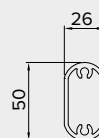

Vertical blind by refined design, with double roll for summer cloth and winter cloth. A semi-transparent cloth works vertically in double rail equipped with double brush for wind protection. Components in die-casted aluminium, which guarantee an excellent resistance and aesthetic quality. Reinforced front bar profile, with bolts, allowing a perfect tension on winter cloth. End gasket in soft PVC for covering unlevelled floors. Fixed projected arms of 115 cm with automatic block. The structure can be equipped with the following options: Exterior cassette with screws and brush, Internal cassette with screws, brush and plates, Middle wind-break for winter cloth. **Optional:** n.2 RTS motors with electronic end regulation and obstacle identification with remote control.

Standard

Optional

W96

OPTIONAL

Profilo cassettono interno
Internal cassette profile

Profilo cassettono esterno
External cassette profile

Profilo frangitratta intermedio
Middle wind-break