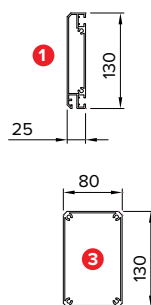

Dati tecnici . Technical data

Quote espresse in mm - Dimensions in mm

Vista frontale . Frontal view

Vista laterale . Side view

R118 SOLARIUM

Dettagli tecnici . Technical details

Quote espresse in mm - Dimensions in mm

Piede a terra
Foot

Legenda tecnica . Technical legend

- 1** Traverso a muro . Wall crossbeam
- 2** Piantana / Traverso . Pole / Crossbeam
- 2A** Traverso laterale con LED . Side crossbeam with LED
- 3** Traverso intermedio . Intermediate crossbeam