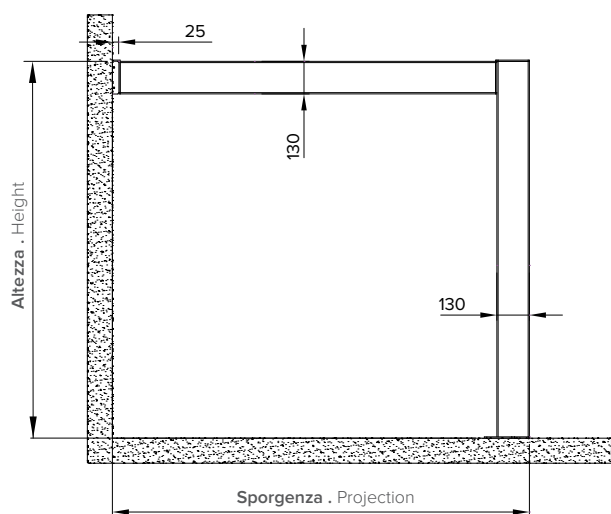

Dati tecnici . Technical data

Quote espresse in mm - Dimensions in mm

Vista frontale . Frontal view

Vista laterale . Side view

R118 SOLARIUM

Dettagli tecnici . Technical details

Quote espresse in mm - Dimensions in mm

Piede a terra
Foot

Legenda tecnica . Technical legend

- 1** Traverso a muro . Wall crossbeam
- 2** Piantana / Traverso . Pole / Crossbeam
- 2A** Traverso laterale con LED . Side crossbeam with LED
- 3** Traverso intermedio . Intermediate crossbeam