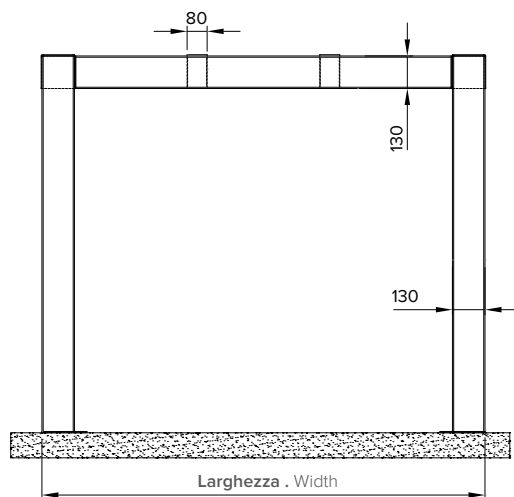

Dati tecnici . Technical data

Quote espresse in mm - Dimensions in mm

Vista frontale . Frontal view

Vista laterale . Side view

R118 SOLARIUM

Dettagli tecnici . Technical details

Quote espresse in mm - Dimensions in mm

Piede a terra
Foot

Legenda tecnica . Technical legend

- 1** Traverso a muro . Wall crossbeam
- 2** Piantana / Traverso . Pole / Crossbeam
- 2A** Traverso laterale con LED . Side crossbeam with LED
- 3** Traverso intermedio . Intermediate crossbeam