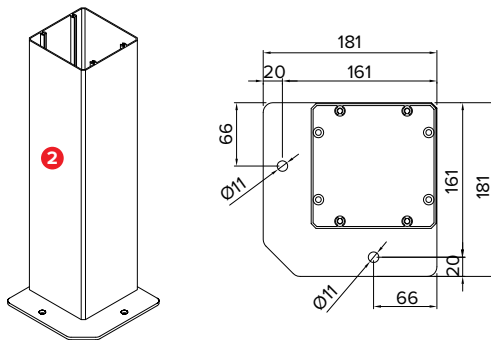

Dati tecnici . Technical data

Quote espresse in mm - Dimensions in mm

Vista frontale . Frontal view

Vista laterale . Side view

R118 SOLARIUM

Dettagli tecnici . Technical details

Quote espresse in mm - Dimensions in mm

Piede a terra
Foot

Legenda tecnica . Technical legend

- 1** Traverso a muro . Wall crossbeam
- 2** Piantana / Traverso . Pole / Crossbeam
- 2A** Traverso laterale con LED . Side crossbeam with LED
- 3** Traverso intermedio . Intermediate crossbeam