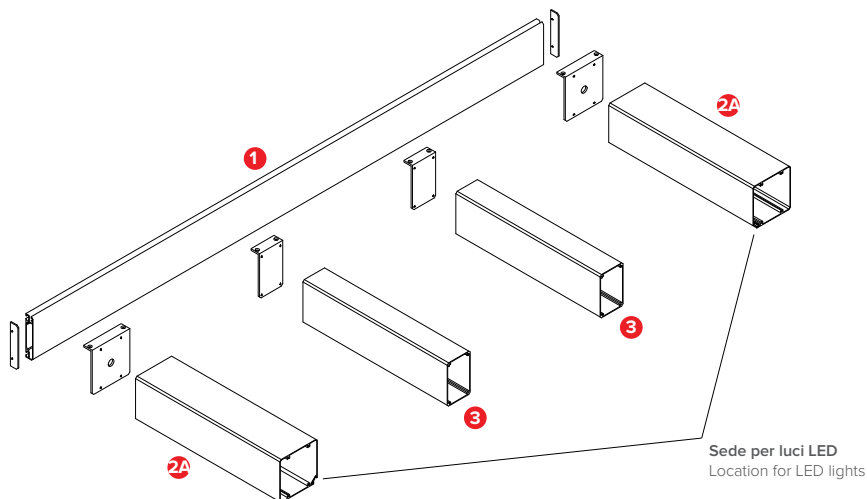

Dati tecnici . Technical data

Quote espresse in mm - Dimensions in mm

Vista frontale . Frontal view

Vista laterale . Side view

R118 SOLARIUM

Dettagli tecnici . Technical details

Quote espresse in mm - Dimensions in mm

Piede a terra
Foot

Legenda tecnica . Technical legend

- 1** Traverso a muro . Wall crossbeam
- 2** Piantana / Traverso . Pole / Crossbeam
- 2A** Traverso laterale con LED . Side crossbeam with LED
- 3** Traverso intermedio . Intermediate crossbeam