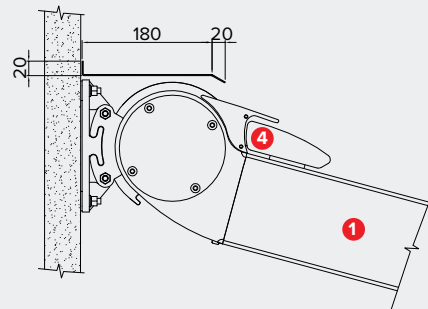

If this structure doesn't have these indicated features, BT Group will not be responsible for possible knapsacks of water or similar problems concerning the running-off of rainwater. Flowing profiles number is indicative, inclinations are the least guaranteed for a correct outflow of rainwater.

R114 SOLARIUM

Dettagli tecnici . Technical details

Quote espresse in mm - Dimensions in mm

Attacco a soffitto . Ceiling application

Tettuccio giunzione pergole . Connection roof
057 - 963

Dettaglio fissaggio polycarbonato
Polycarbonate fixing detail

Tettuccio cassonetto . Roof for cassette
033 - 214

Piede a terra regolabile
Adjustable foot

Basi in cemento
Cement base

Staffa attacco parete
Wall application bracket

Gronda frontale esterna
External frontal water-drain

Legenda tecnica . Technical legend

- | | | |
|--|---|--------------------------------------|
| 1 Guida . Rail | 7 Profilo per polycarbonato . Polycarbonate profile | H1 Altezza posteriore . Back height |
| 2 Traverso frontale . Frontal crossbeam | 8 Profilo copertura . Covering profile | H2 Altezza frontale . Frontal height |
| 3 Piantana / Traverso . Pole / Crossbeam | 9 Profilo fissaggio . Fixing profile | S Sporgenza . Projection |
| 4 Terminale scorrevole . Front bar | | P Pendenza . Inclination |
| 5 Cassonetto superiore . Upper cassette | | L Larghezza . Width |
| 6 Cassonetto inferiore . Low cassette | | |