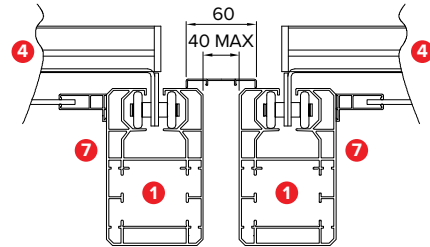

R114 SOLARIUM

Dati tecnici . Technical data

Quote espresse in mm - Dimensions in mm

Vista frontale . Frontal view

Vista laterale . Side view

Sporgenza Projection	S cm	200	250	300	350	400	450	500	550	600
Pendenza minima Least inclination	P cm	30	33	35	38	40	43	45	48	50

If this structure doesn't have these indicated features, BT Group will not be responsible for possible knapsacks of water or similar problems concerning the running-off of rainwater. Flowing profiles number is indicative, inclinations are the least guaranteed for a correct outflow of rainwater.

R114 SOLARIUM

Dettagli tecnici . Technical details

Quote espresse in mm - Dimensions in mm

Attacco a soffitto . Ceiling application

Tettuccio giunzione pergole . Connection roof
057 - 963

Dettaglio fissaggio polycarbonato
Polycarbonate fixing detail