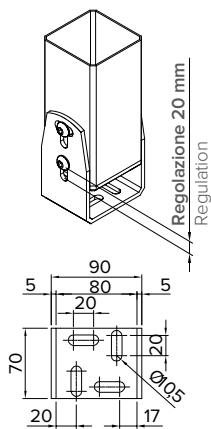

Piede a terra regolabile
Adjustable foot