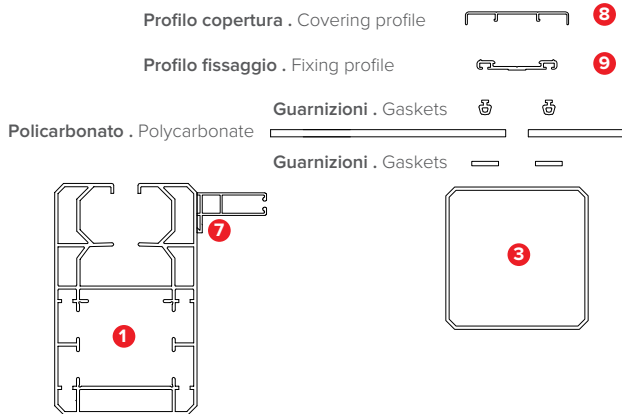

If this structure doesn't have these indicated features, BT Group will not be responsible for possible knapsacks of water or similar problems concerning the running-off of rainwater. Flowing profiles number is indicative, inclinations are the least guaranteed for a correct outflow of rainwater.

R114 SOLARIUM

Dettagli tecnici . Technical details

Quote espresse in mm - Dimensions in mm

Attacco a soffitto . Ceiling application

Tettuccio giunzione pergole . Connection roof
057 - 963

Dettaglio fissaggio polycarbonato
Polycarbonate fixing detail

Tettuccio cassonetto . Roof for cassette
033 - 214

Piede a terra regolabile
Adjustable foot

Basi in cemento
Cement base

Staffa attacco parete
Wall application bracket

Gronda frontale esterna
External frontal water-drain

Legenda tecnica . Technical legend

- | | | |
|--|---|--------------------------------------|
| 1 Guida . Rail | 7 Profilo per polycarbonato . Polycarbonate profile | H1 Altezza posteriore . Back height |
| 2 Traverso frontale . Frontal crossbeam | 8 Profilo copertura . Covering profile | H2 Altezza frontale . Frontal height |
| 3 Piantana / Traverso . Pole / Crossbeam | 9 Profilo fissaggio . Fixing profile | S Sporgenza . Projection |
| 4 Terminale scorrevole . Front bar | | P Pendenza . Inclination |
| 5 Cassonetto superiore . Upper cassette | | L Larghezza . Width |
| 6 Cassonetto inferiore . Low cassette | | |