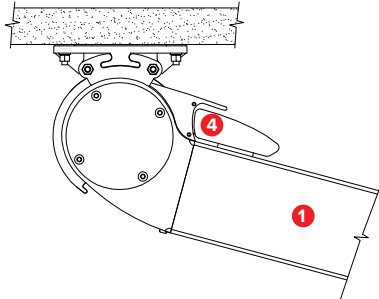

If this structure doesn't have these indicated features, BT Group will not be responsible for possible knapsacks of water or similar problems concerning the running-off of rainwater. Flowing profiles number is indicative, inclinations are the least guaranteed for a correct outflow of rainwater.

R114 SOLARIUM

Dettagli tecnici . Technical details

Quote espresse in mm - Dimensions in mm

Attacco a soffitto . Ceiling application

Tettuccio giunzione pergole . Connection roof
057 - 963

Dettaglio fissaggio polycarbonato
Polycarbonate fixing detail