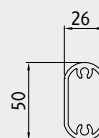

Vertical blind by refined design, with double roll for summer cloth and winter cloth. A semi-transparent cloth works vertically in double rail equipped with double brush for wind protection. Components in die-casted aluminium, which guarantee an excellent resistance and aesthetic quality. Reinforced front bar profile, with bolts, allowing a perfect tension on winter cloth. End gasket in soft PVC for covering unlevelled floors. Fixed projected arms of 115 cm with automatic block. The structure can be equipped with the following options: Exterior cassette with screws and brush, Internal cassette with screws, brush and plates, Middle wind-break for winter cloth. Optional: n.2 RTS motors with electronic end regulation and obstacle identification with remote control or n.2 electronic motors regulated by button programming and obstacle identification.

Standard

Optional

OPTIONAL

Profilo cassetto interno
Internal cassette profile

Profilo cassetto esterno
External cassette profile

Profilo frangitratta intermedio
Middle wind-break

Tende a caduta . *Vertical blinds*